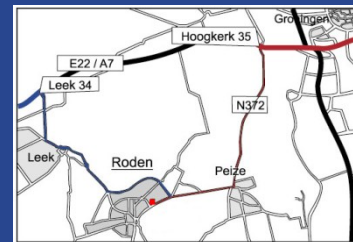

Jan Thalens: +31 6 46060441

Bart-Jan Korteling: +31 6 48035956

Han Post: +31 6 10701748

from Schiphol to Springboard Health Park North

leave airport direction Amsterdam (A4)
route A4 changes into route A10 (ring Amsterdam-Zuid)
follow signs to Amersfoort / Almere, route A1
take exit direction Almere / Lelystad (A6)
at roundabout Joure take right lane direction Groningen (A7)
take exit 34: Leek / Roden (N372)
follow signs to Roden
roundabout just before Roden to the left (direction Groningen / Assen)
at traffic light to the right (Roden centrum)
after approx. 1 km Health Park North is at your right

by train/bus

station Groningen CS
bus line 82
busstop 'Oosteinde'

from Groningen

route A7 direction Drachten

take exit Hoogkerk

at the end of exit turn left (N372)

follow Peize, Roden

at traffic light just before Roden turn left (Roden centrum)

follow direction Roden centrum (N373)

after approx. 1 km Health Park North is at your right

from Assen / Hoogeveen

route A28 direction Groningen

exit Vries / Roden

at the end of the exit turn right (N386)

follow Vries, Donderen, Peize to Roden

at traffic light just before Roden turn left (Roden centrum)

follow direction Roden centrum (N373)

after approx. 1 km Health Park North is at your right