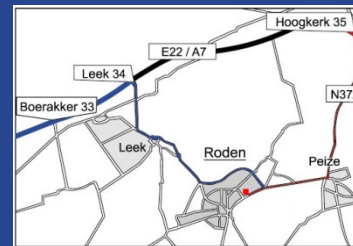

Jan Thalens: +31 6 46060441

Bart-Jan Korteling: +31 6 48035956

Han Post: +31 6 10701748

from Schiphol to Springboard Health Park North

leave airport direction Amsterdam (A4)
route A4 changes into route A10 (ring Amsterdam-Zuid)
follow signs to Amersfoort / Almere, route A1
take exit direction Almere / Lelystad (A6)
at roundabout Joure take right lane direction Groningen (A7)
take exit 34: Leek / Roden (N372)
follow signs to Roden
roundabout just before Roden to the left (direction Groningen / Assen)
at traffic light to the right (Roden centrum)
after approx. 1 km Health Park North is at your right

by train/bus

station Groningen CS
bus line 82
busstop 'Oosteinde'

from Groningen

route A7 direction Drachten

take exit Hoogkerk

at the end of exit turn left (N372)

follow Peize, Roden

at traffic light just before Roden turn left (Roden centrum)

follow direction Roden centrum (N373)

after approx. 1 km Health Park North is at your right

from Assen / Hoogeveen

route A28 direction Groningen

exit Vries / Roden

at the end of the exit turn right (N386)

follow Vries, Donderen, Peize to Roden

at traffic light just before Roden turn left (Roden centrum)

follow direction Roden centrum (N373)

after approx. 1 km Health Park North is at your right