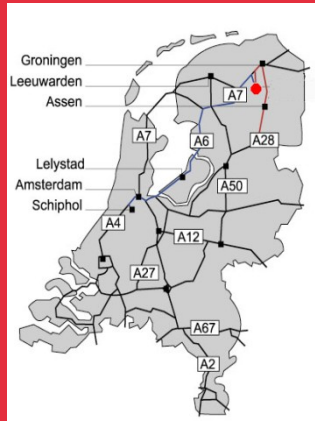

Jan Thalens: +31 6 46060441

Bart-Jan Korteling: +31 6 48035956

Han Post: +31 6 10701748

from Schiphol to Springboard Health Park North

leave airport direction Amsterdam (A4)
route A4 changes into route A10 (ring Amsterdam-Zuid)
follow signs to Amersfoort / Almere, route A1
take exit direction Almere / Lelystad (A6)
at roundabout Joure take right lane direction Groningen (A7)
take exit 34: Leek / Roden (N372)
follow signs to Roden
roundabout just before Roden to the left (direction Groningen / Assen)
at traffic light to the right (Roden centrum)
after approx. 1 km Health Park North is at your right

by train/bus

station Groningen CS
bus line 82
busstop 'Oosteinde'

from Groningen

route A7 direction Drachten

take exit Hoogkerk

at the end of exit turn left (N372)

follow Peize, Roden

at traffic light just before Roden turn left (Roden centrum)

follow direction Roden centrum (N373)

after approx. 1 km Health Park North is at your right

from Assen / Hoogeveen

route A28 direction Groningen

exit Vries / Roden

at the end of the exit turn right (N386)

follow Vries, Donderen, Peize to Roden

at traffic light just before Roden turn left (Roden centrum)

follow direction Roden centrum (N373)

after approx. 1 km Health Park North is at your right